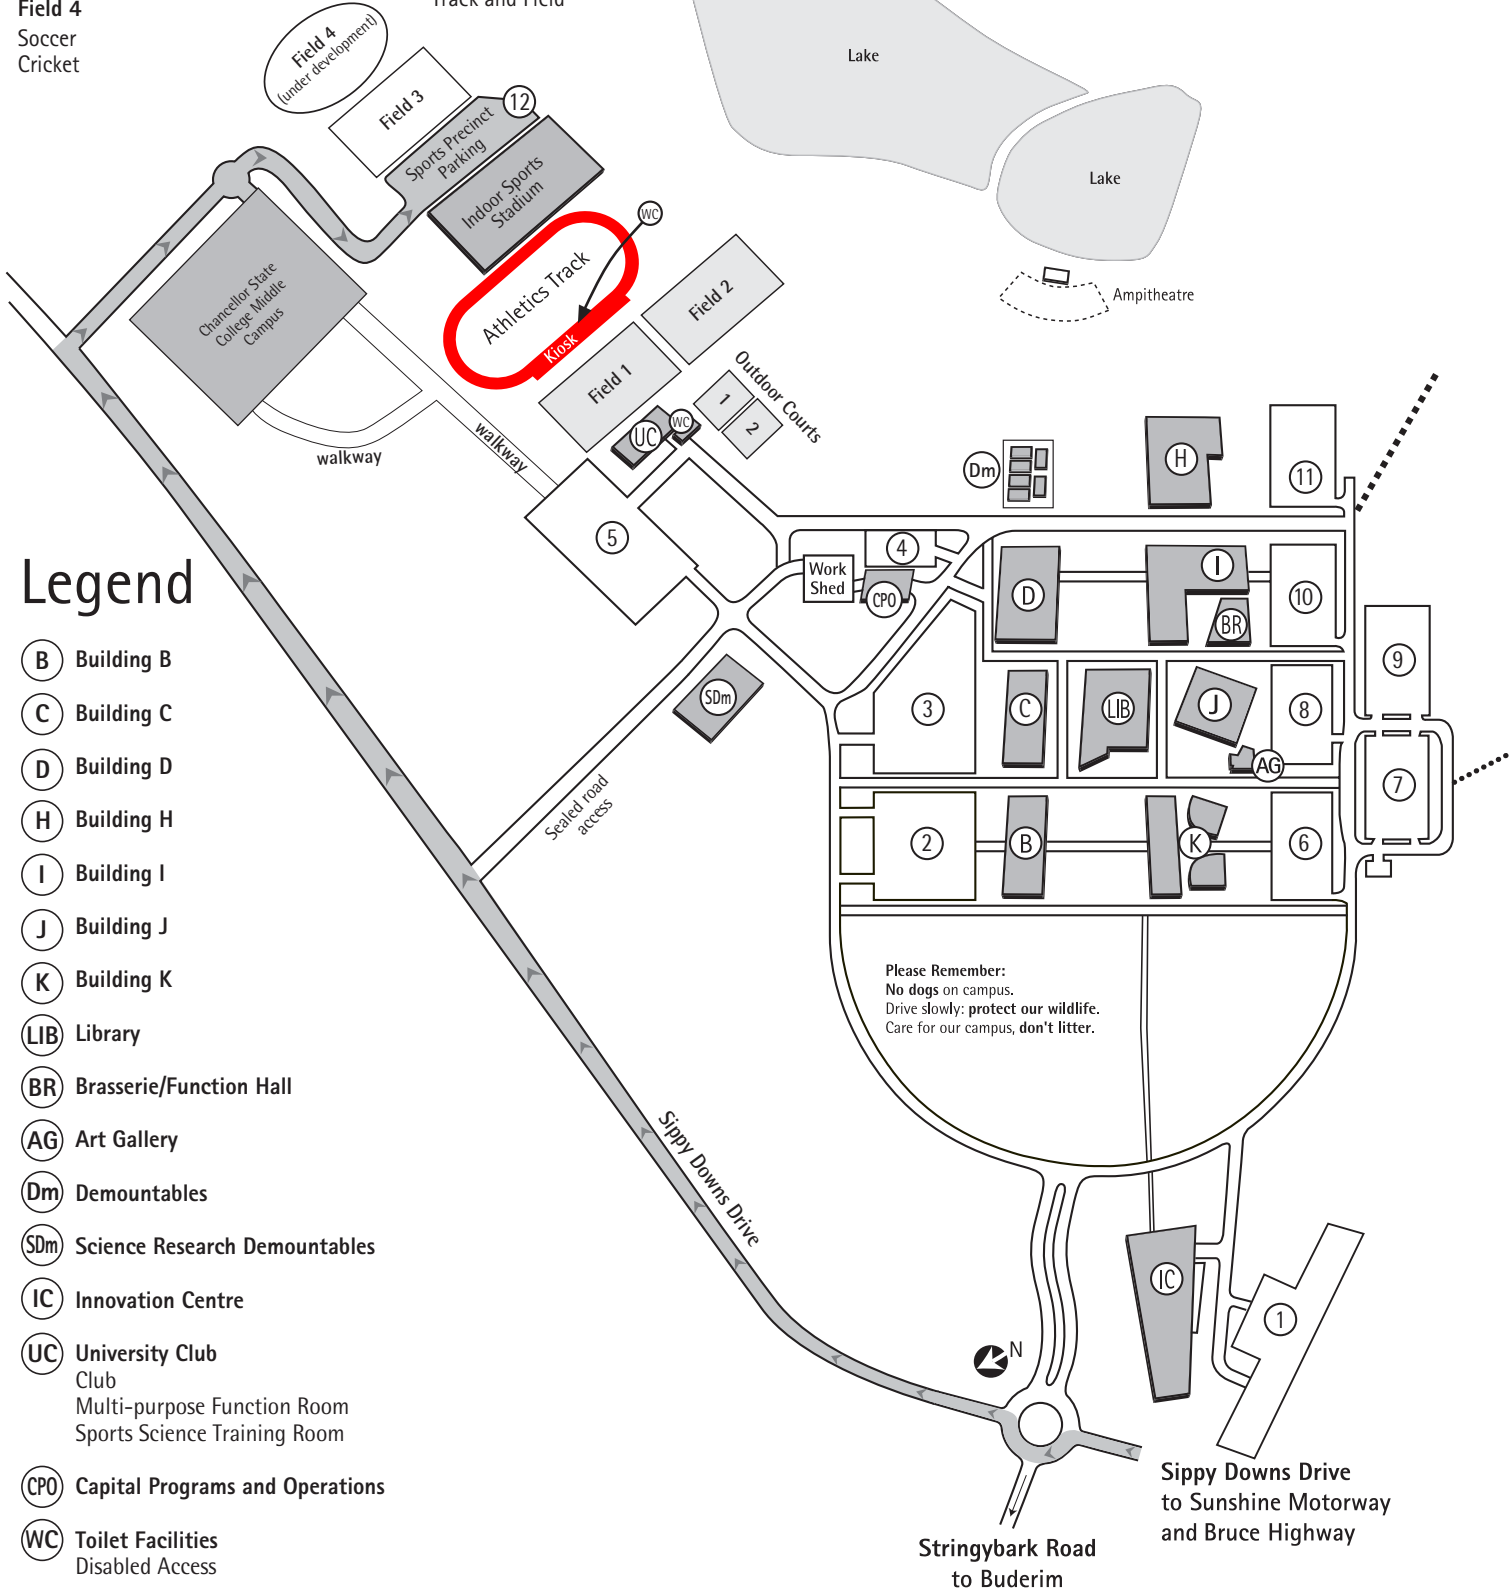

Sporting Facilities Access and Parking

- Fields 1 and 3**
Rugby
- Field 2**
Rugby
Soccer
- Field 4**
Soccer
Cricket

- Indoor Stadium**
Futsal
Basketball
Netball
Volleyball
Badminton

- Outdoor Courts**
Tennis
Basketball
Netball
- Athletics Track**
Track and Field

Legend

- (B)** Building B
- (C)** Building C
- (D)** Building D
- (H)** Building H
- (I)** Building I
- (J)** Building J
- (K)** Building K
- (LIB)** Library
- (BR)** Brasserie/Function Hall
- (AG)** Art Gallery
- (Dm)** Demountables
- (SDm)** Science Research Demountables
- (IC)** Innovation Centre
- (UC)** University Club
Club
Multi-purpose Function Room
Sports Science Training Room
- (CPO)** Capital Programs and Operations
- (WC)** Toilet Facilities
Disabled Access

Staff and Visitor Parking – ① ② ③ ④ ⑤

Student Parking – ⑤ ⑥ ⑦ ⑧ ⑨ ⑩ ⑪

Sports Precinct Parking – ⑫

..... Pathway to Uni Central and Varsity Apartments (student accommodation)

..... Pathway to The Village (student accommodation)

Please Remember:
No dogs on campus.
Drive slowly; protect our wildlife.
Care for our campus, don't litter.

Stringybark Road
to Buderim

Sippy Downs Drive
to Sunshine Motorway
and Bruce Highway